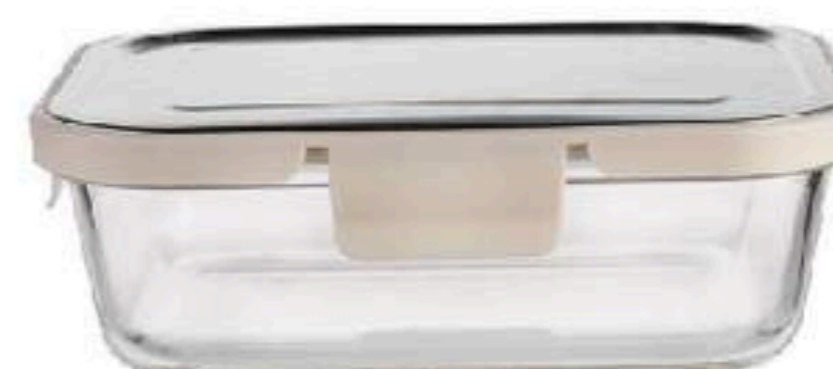

Airtight Snaplock Lids
PP lid with Silicone:
FDA ,Dishwasher safe

• Stainless Steel Lid

NO.GB13G14145TC
L:144 H:55 W:103mm
V:370ml

NO.GB13G14168TC
L:168 H:63 W:123mm
V:640ml

NO.GB13G14195TC
L:200 H:70 W:150mm
V:1040ml