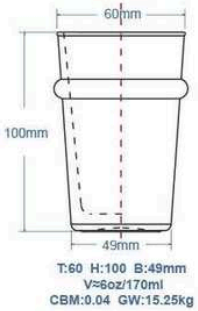

NEW DESIGN TEA GLASS

www.garboglass.com

NO.GB048105 NO.GB048105B NO.GB048105C NO.GB048105F NO.GB048105D-1