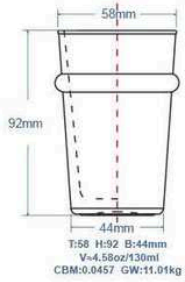

NEW DESIGN TEA GLASS

www.garboglass.com

NO.GB048105 NO.GB048105B NO.GB048105C NO.GB048105F NO.GB048105D-1